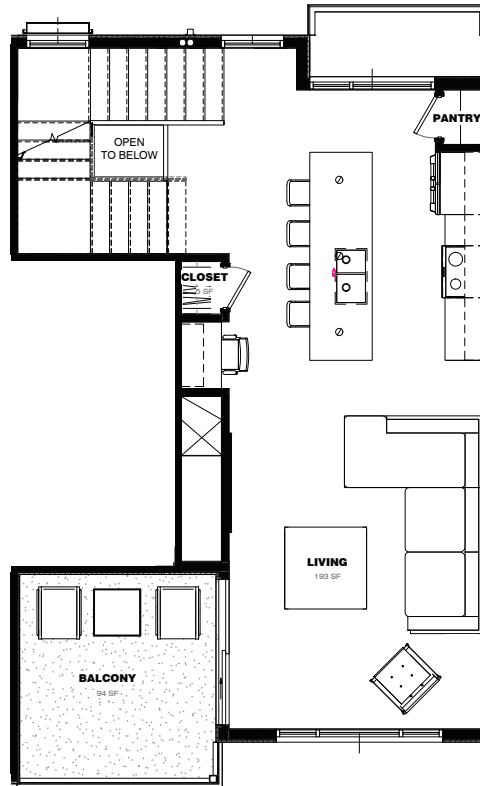

Level 1

Level 2

Level 3

1 BED / 1.5 BATH
1,358 sf

+ 175 sf Balcony
+ 98 sf Patio